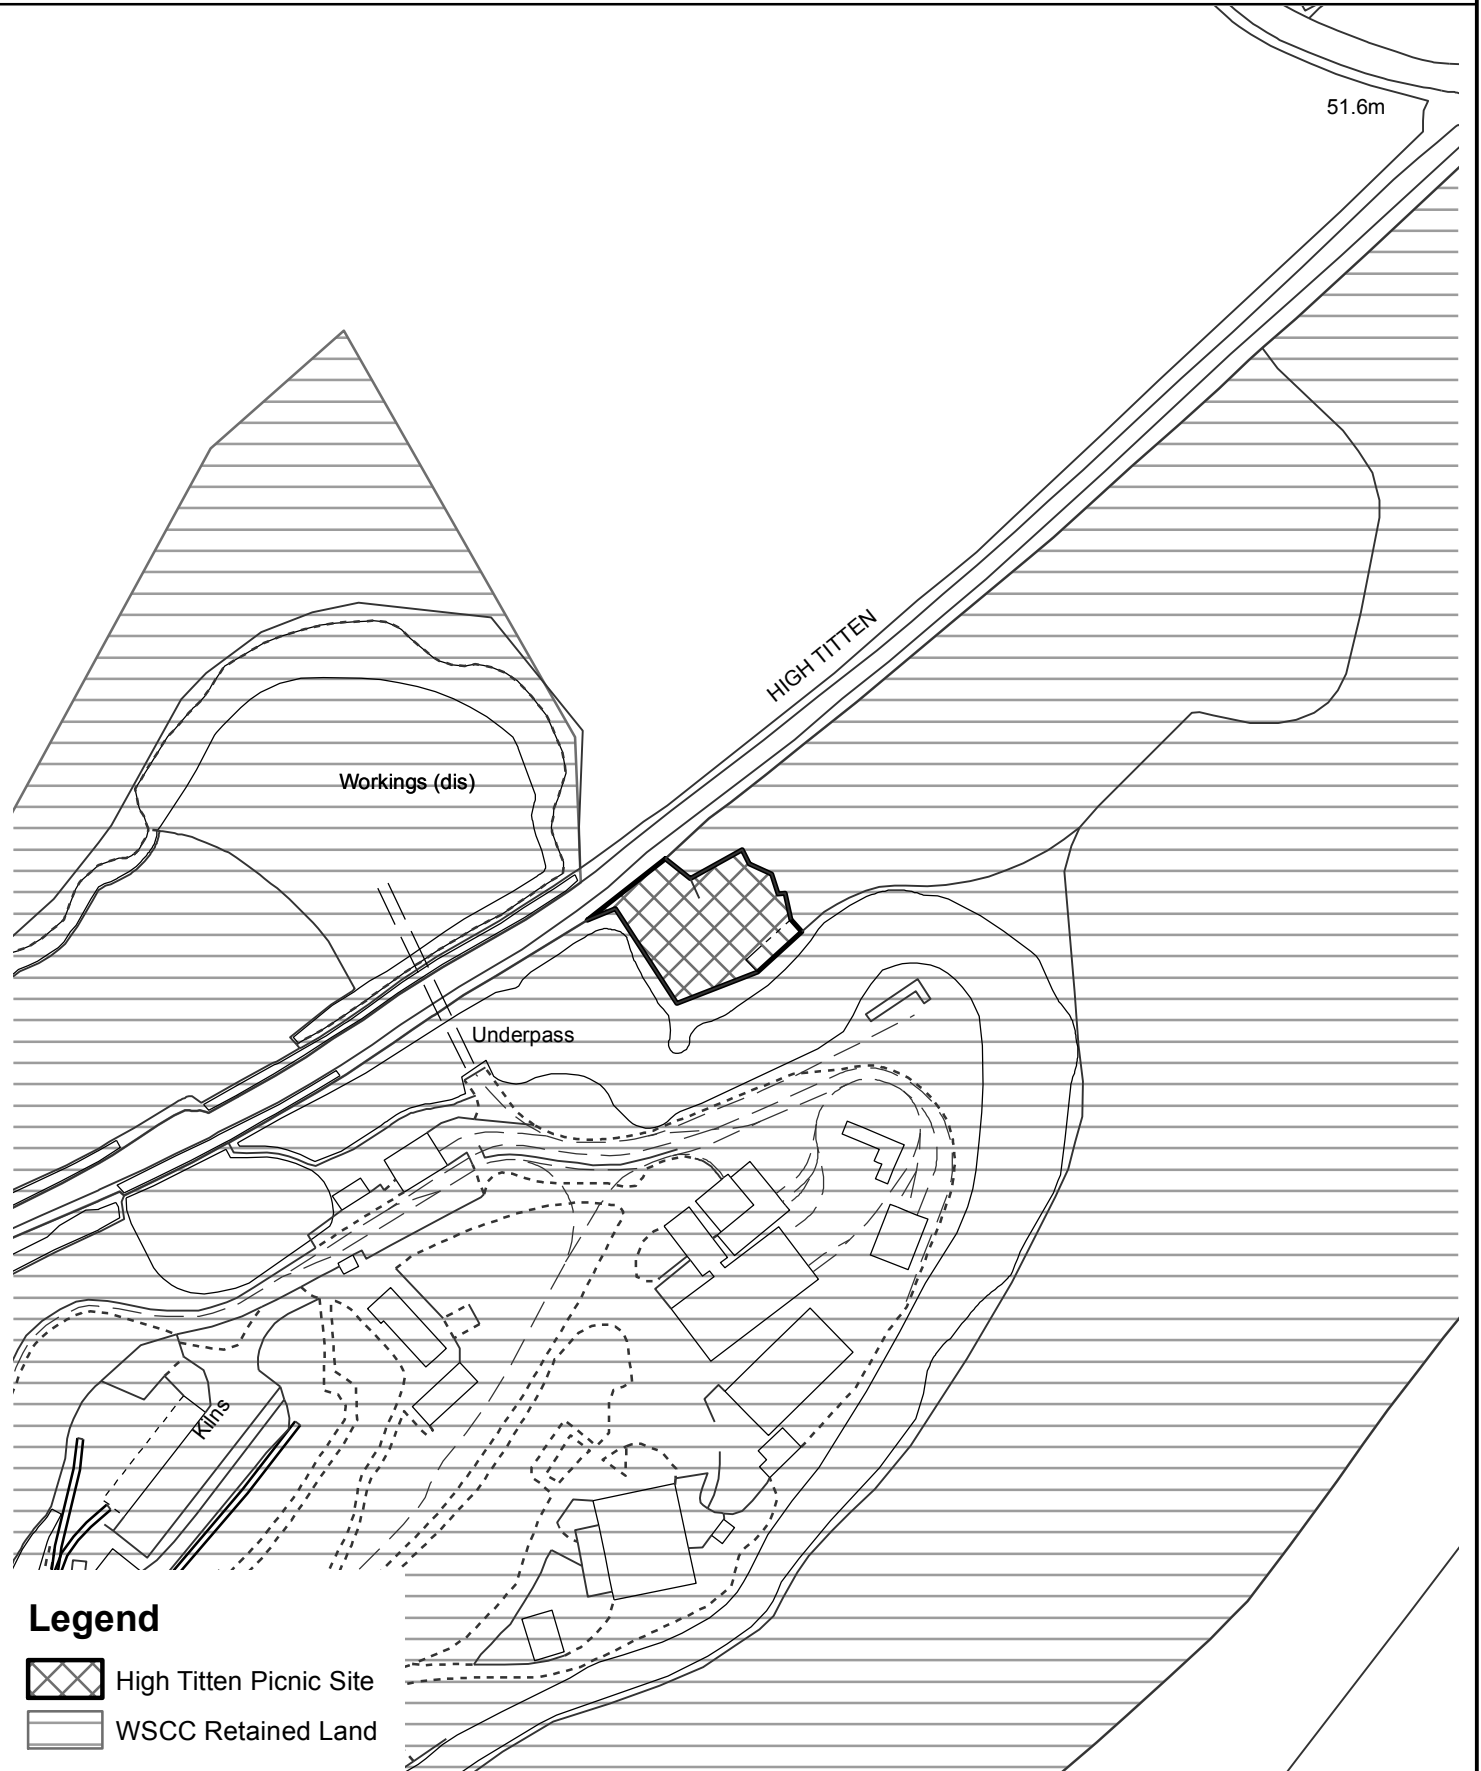

ECONOMY, PLANNING & PLACE

High Titten Picnic Site, Amberley

Reproduced from or based upon the 2018 Ordnance Survey mapping with the permission of the Controller of HMSO (c) Crown Copyright reserved. Unauthorised production infringes Crown Copyright and may lead to prosecution. WSCC Licence 100023447.

PLAN FOR IDENTIFICATION
ONLY

Not to Scale

Economy, Planning
& Place